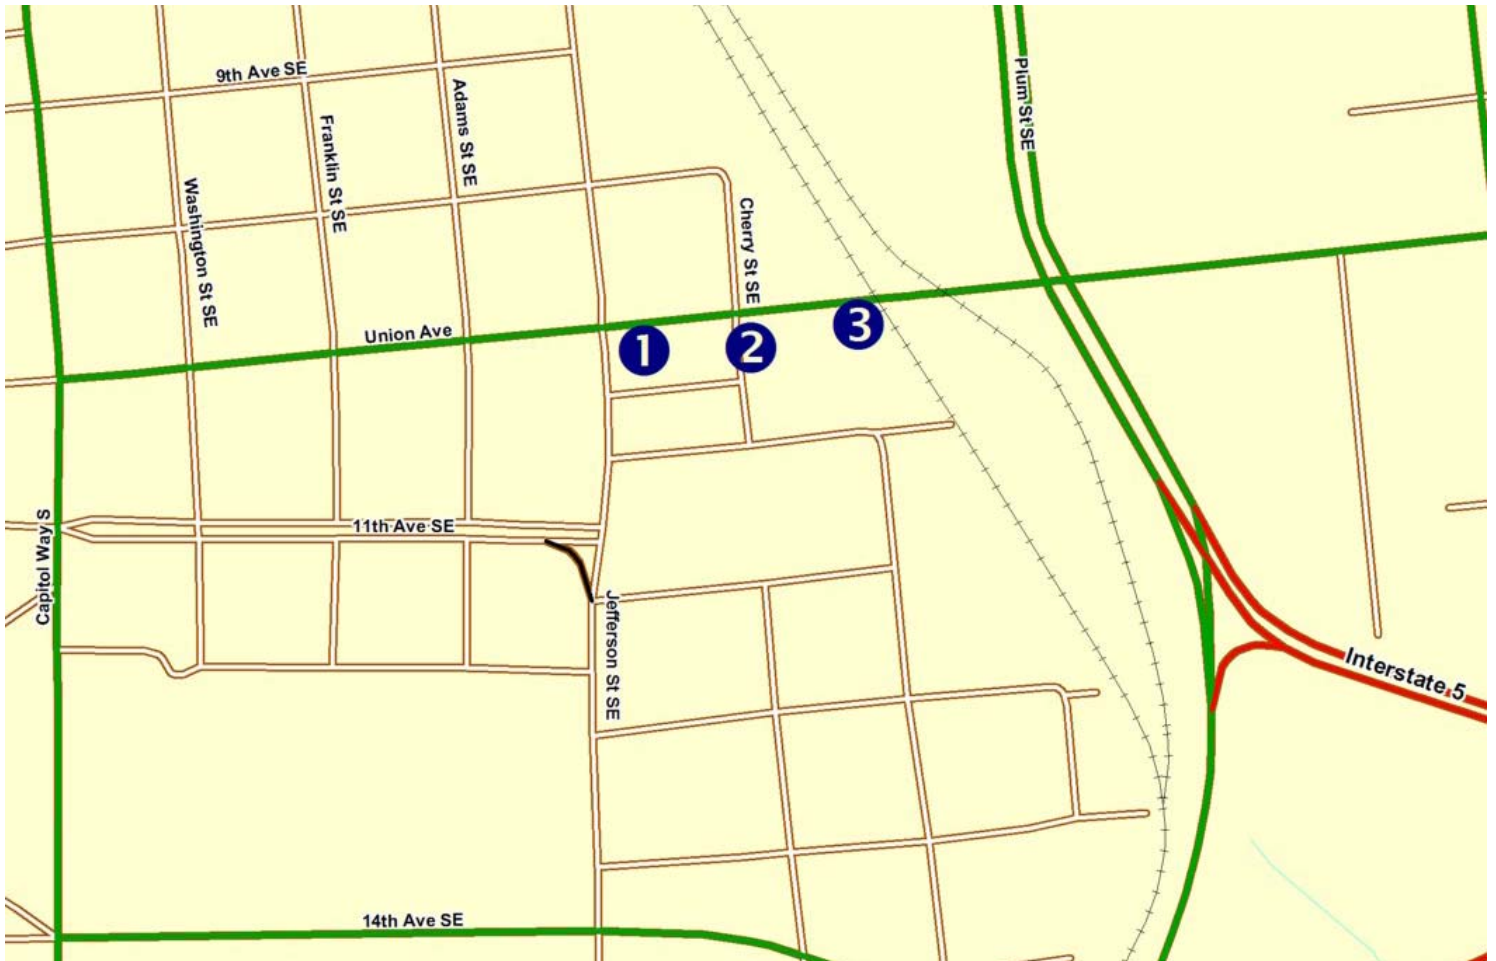

Transportation Improvement Board

Visitor Parking

- 1 Visitor parking is located on the ground floor of our building. There are eight spaces available.
- 2 Free two-hour parking available next to our building on Cherry Street.
- 3 The auxiliary parking lot next to the railroad tracks on Union Avenue has five spaces marked TIB.